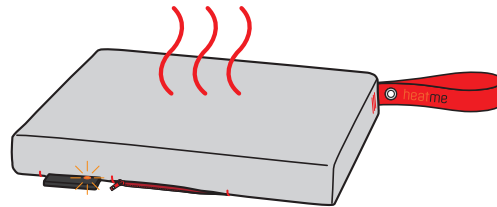

heatme

keeps you warm

ca. 2-3h

ca. 2h

⚡ AC 100-240 V · 50/60Hz

heatme

keeps you warm

 **infrarot
vertrieb**
by NOTHEGGER