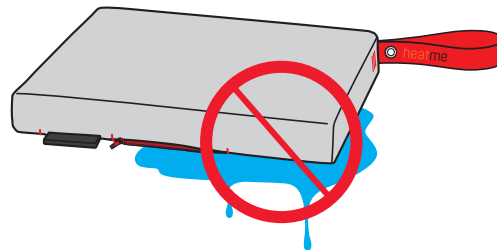

heatme

keeps you warm

ca. 2-3h

ca. 2h

⚡ AC 100-240 V · 50/60Hz

heatme

keeps you warm

 **infrarot
vertrieb**
by NOTHEGGER