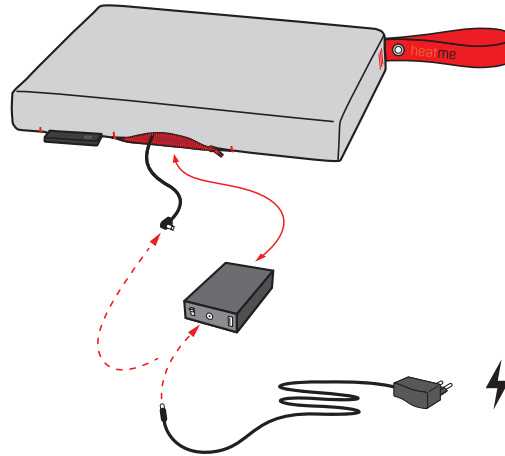

heatme

keeps you warm

ca. 2-3h

ca. 2h

⚡ AC 100-240 V · 50/60Hz

heatme

keeps you warm

 **infrarot
vertrieb**
by NOTHEGGER